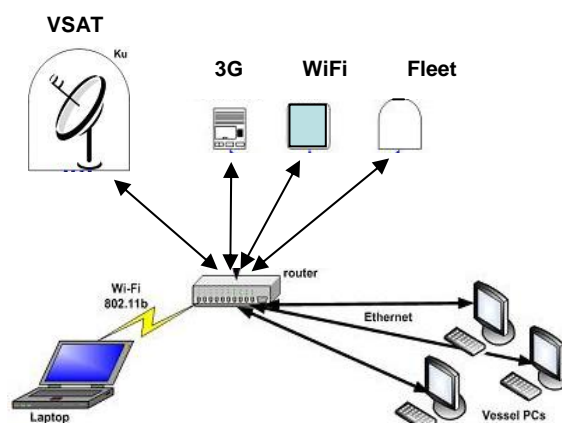

Want fast Internet? - Look no further:

Combine 4 to 7 internet connections to increase speed with the MNS selector

Combine all your high speed internet connections like VSAT, 3G, Fleet Broadband and WiFi into a single high speed internet tunnel, increasing satisfaction for guests, owner and crew.

Easy to use management console for manual or automatic connection control.

- Download limits can be set to control cost.
- Graphs showing bandwidth usage pr. connection/total/real time/daily/monthly
- Monitoring of bandwidth for each user/client
- Firewall to avoid unwanted bandwidth usage

Version with built-in 3G and WiFi modems for easy admin of all devices from the same interface. Built in administration of the onboard WiFi network

4-port version from only € 490+VAT

6 and 7 ports versions are available for larger yachts or heavy users.