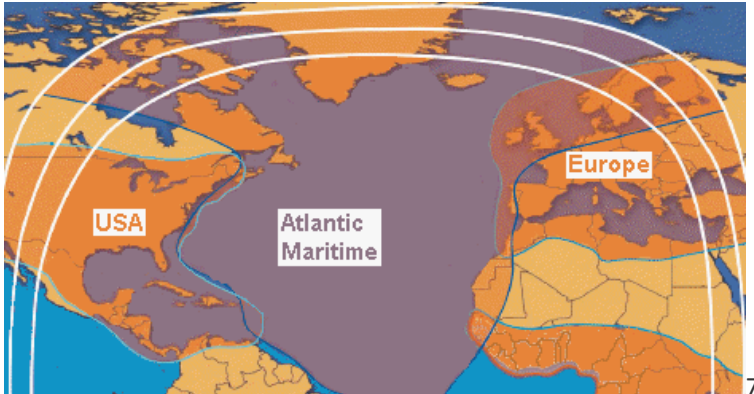

GIS Wavelink regional Maritime VSAT Service: Regional VSAT service for Europe, Middle East, and The Atlantic. The GISat service is available with Seatel Ku-band VSAT antennas from 60 cm dish size and up to 1.5m

What is new?

- Higher internet speeds
- Better coverage
- Lower prices
- More flexible subscription plans

Coverage for Wavelink Regional:

Satellites: T11N: Beam: Europe, Atlantic, Cariibbean

How is this possible?