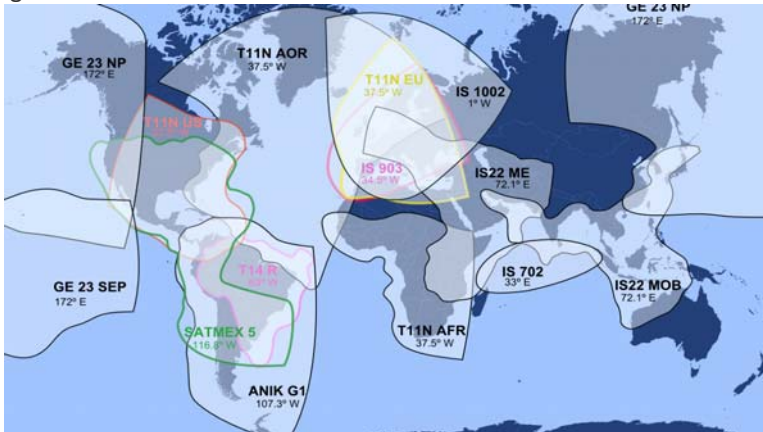

GIS Wavelink Global Maritime VSAT Service: Global VSAT service specially tailored for the Superyacht market. The GISat service is available with Seatel Ku-band VSAT antennas from 1 m dish size and up to 1.5m

What is new?

- Higher internet speeds
- Better coverage
- Lower prices
- More flexible subscription plans

Coverage for Wavelink Global:

How is this possible?

- New modem technology based on the DVB-S2 standard
- Coverage on new and more powerful satellites

Service options:

Service	Speed, MIR		VOIP lines included
	Download	Upload	
A	512 kbps	128 kbps	1
B	1024 kbps	256 kbps	1
C	2048 kbps	512 kbps	2
D	4096 kbps	1024 kbps	4

- sharing ratio of 1:3 to 1:15 depending on customer requirements
- Other service options and additional VOIP lines available upon request

Key Features & Benefits

SatLink maritime VSAT router

TDMA & DVB RCS IP Networking Features

SatLink delivers TCP and HTTP acceleration, NAT, VPN, VLAN options, and MPLS extensions, plus a built-in DHCP server and both unicast and multicast IP routing.

ACM and Rain Fade Mitigation

Adaptive Coding and Modulation (ACM) on forward links and adaptive FEC and symbol rate on return links increase bandwidth efficiency and improve link margins to mitigate rain fades.

Bandwidth Efficiency at Many Levels

Beyond the superior efficiency of DVB-S2 forward links, SatLink offers: return channel spacing down, header compression, section packing, advanced MF-TDMA resource control and VSAT capacity request methods, plus extensive bandwidth management tools assuring no wasted resources in the network.

MNS - solutions include

The VSAT expert

- GIS Wavelink VSAT. - Servicing Superyachts, cruise and offshore VSAT customers worldwide

Installation of telecom, satellite TV and entertainment systems

- Satcom: VSAT, Inmarsat, Iridium, Thuraya, etc.
- GSM, GPRS, UMTS, HSUPA, DECT, PABX, CCTV, Intercom, Paging systems
- Computers and Computer networks
- TV@sea and entertainment systems
- Lantic Entertainment System

Internet solutions

- High speed Internet via satellite
- Wireless internet for the entire yacht
- Wireless internet connection between yacht and shore
- Internet connection using "standard" methods as satcom, GSM and landline
- E-mail solutions

Telecom systems

- Newbuilds, refit, repair, & upgrade