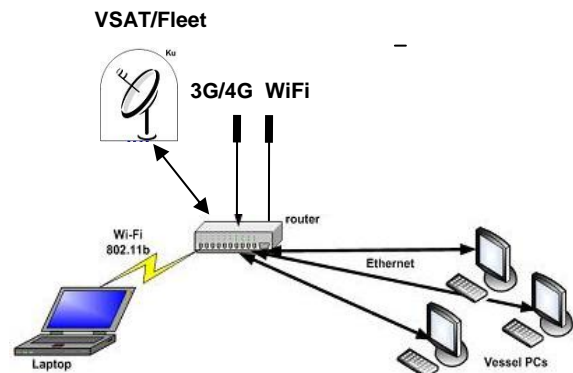

Add Bandwidth Seamlessly

Increase your bandwidth anytime! The MNS LTE1 lets you easily combine, WiFi or Satellite Internet services onto your existing network, allowing you to scale bandwidth to suit your requirements. Built in Wifi + Ethernet WAN connection for Internet connection failover

WAN Management Made Easy.

Unlike a consumer grade router, LTE1 can set advance rules for your WAN connection. Changing rules priority is just as simple as a drag and drop using Outbound Traffic Manager. Built in GPS interface for tracking applications.

Redundant SIM Slots with Data Overage Protection.

The LTE1 saves you money with a bandwidth allowance monitor that switches SIMs when you're close to a data cap. Dual SIM slots also eliminate 3G network dead spots by automatically switching carriers for ultra-reliable, consistent mobile connections.

Specifications:

WAN Interface	1x 10/100M Ethernet Port 1x Embedded Cellular Modem with Redundant SIM Slots 1x 802.11b/g/n Wi-Fi
LAN Interface	2x 10/100M Ethernet Ports
Power Input	10V - 30V DC, Terminal Block
Maximum Power Consumption:	16W
Weight	435 grams
Dimensions	147 x 128 x 40 mm
Antenna Connectors	2x SMA Cellular Antenna Connectors 1x SMA GPS Antenna Connector 1x RP-SMA Wi-Fi Connector