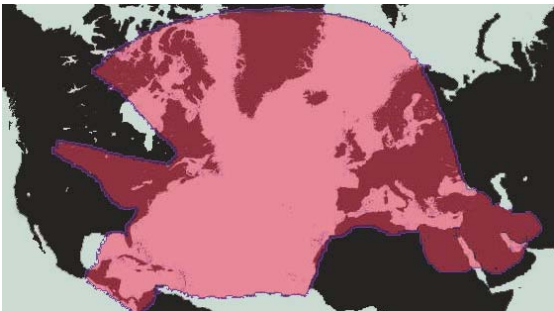

GISat 60 Maritime VSAT Service: Regional VSAT service for Europe, Middle East, Atlantic and The Caribbean. The GISat service is available with Seatel Ku-band VSAT antennas from 60 cm dish size and up to 1.5m

What is new?

- Higher internet speeds
- Better coverage
- Lower prices
- More flexible subscription plans

Coverage with 60 cm Seatel antenna in clear sky conditions:

Satellites: T11N: Beam: Europe, Atlantic, Cariibbean
 IS 10-02: Beam: Midde East. Option: Thor 5, Scandinavia.